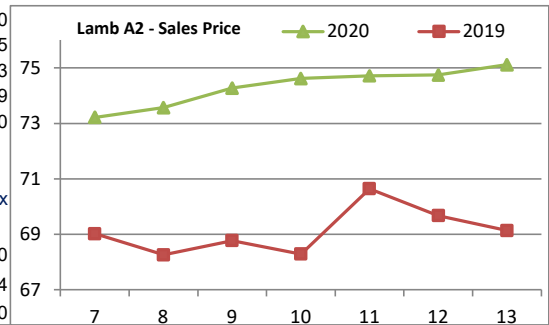

Hide Feedlot	Weighted	1,60
Hide Field	Average	1,13
Dorper	ea	37,22
Merino	ea	48,33

THIS INFORMATION IS PROTECTED AGAINST COPYING OR DISTRIBUTION WITHOUT PRIOR PERMISSION FROM THE RMAA BOARD.

FOR ENQUIRIES, PLEASE CONTACT RMAA AT TEL (012) 349 1237/8 or info@rmaa.co.za

Disclaimer: In no event shall the RMAA be liable for any direct, special, indirect or consequential damages, or any other damages of any kind, including but not limited to loss of use, loss of profits, or loss of data, whether in an action in contract, tort (including but not limited to negligence), or otherwise, arising out of or in any way connected with the use of this information. While the RMAA takes great care in compiling the contents of this page, it is nevertheless only meant to provide non-binding general information and cannot replace detailed individual advice to help the prospective buyer make his decision. The RMAA does not guarantee that the information on these pages is up-to-date, accurate and complete.