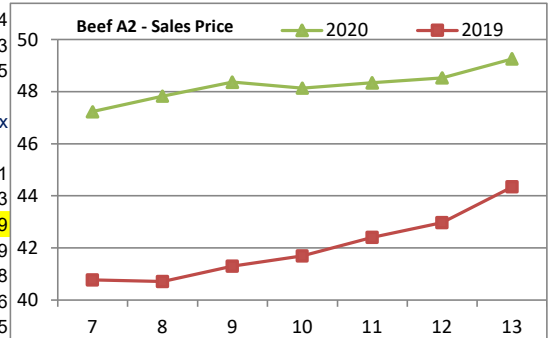

Hide Feedlot	Weighted	1,60
Hide Field	Average	1,13
Dorper	ea	37,22
Merino	ea	48,33

THIS INFORMATION IS PROTECTED AGAINST COPYING OR DISTRIBUTION WITHOUT PRIOR PERMISSION FROM THE RMAA BOARD.

FOR ENQUIRIES, PLEASE CONTACT RMAA AT TEL (012) 349 1237/8 or info@rmaa.co.za

Disclaimer: In no event shall the RMAA be liable for any direct, special, indirect or consequential damages, or any other damages of any kind, including but not limited to loss of use, loss of profits, or loss of data, whether in an action in contract, tort (including but not limited to negligence), or otherwise, arising out of or in any way connected with the use of this information. While the RMAA takes great care in compiling the contents of this page, it is nevertheless only meant to provide non-binding general information and cannot replace detailed individual advice to help the prospective buyer make his decision. The RMAA does not guarantee that the information on these pages is up-to-date, accurate and complete.