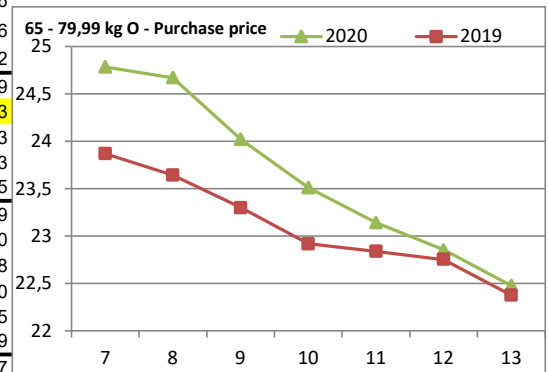

Hide Feedlot	Weighted	1,60
Hide Field	Average	1,13
Dorper	ea	37,22
Merino	ea	48,33

THIS INFORMATION IS PROTECTED AGAINST COPYING OR DISTRIBUTION WITHOUT PRIOR PERMISSION FROM THE RMAA BOARD.

FOR ENQUIRIES, PLEASE CONTACT RMAA AT TEL (012) 349 1237/8 or info@rmaa.co.za

Disclaimer: In no event shall the RMAA be liable for any direct, special, indirect or consequential damages, or any other damages of any kind, including but not limited to loss of use, loss of profits, or loss of data, whether in an action in contract, tort (including but not limited to negligence), or otherwise, arising out of or in any way connected with the use of this information. While the RMAA takes great care in compiling the contents of this page, it is nevertheless only meant to provide non-binding general information and cannot replace detailed individual advice to help the prospective buyer make his decision. The RMAA does not guarantee that the information on these pages is up-to-date, accurate and complete.