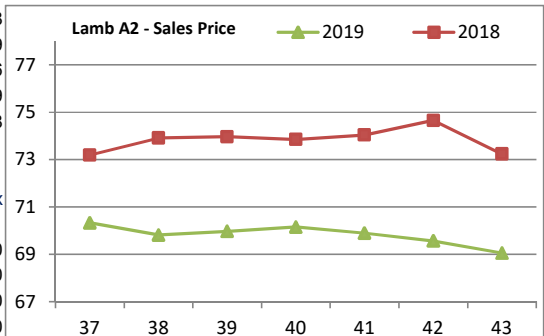

Hide Feedlot	Weighted	2,23
Hide Field	Average	1,90
Dorper	ea	23,33
Merino	ea	38,19

14 900

LAMB/SHEEP

Class	Units	Avg Mass	Avg Purch	Avg Selling	Selling Min	Selling Max
A0	70	12,14	43,18	59,37	57,48	60,43
A1	457	14,58	63,89	66,62	62,38	68,08
A2	7882	20,95	65,48	69,05	66,20	70,18
A3	1245	23,64	65,40	68,94	65,96	69,73
A4	260	24,69	57,69	62,11	61,14	64,05
A5	23	24,14	54,46	52,98	51,00	54,64
A6	27	26,24	50,49	54,71	52,36	61,09
AB2	96	21,65	54,88	61,52	57,81	62,44
AB3	21	22,14	55,05	61,27	56,00	61,58
B2	376	23,53	52,39	55,22	54,58	56,79
B3	48	27,63	52,66	53,28	52,00	55,86
C2	1228	24,14	48,41	52,47	50,21	55,29
C3	173	27,40	48,64	52,79	49,46	55,28

11 906

PIGS

Class	Units	Avg Mass	Avg Purch	Purch Min	Purch Max
20 - 55,99 kg					
Porkers					
P	2032	50,32	27,90	24,35	29,50
O	154	47,92	25,41	21,19	29,50
R	19	46,99	26,34	22,63	29,00
C	5	53,18	26,90	20,80	28,50
S	9	27,24	25,30	24,20	28,50
56 - 64,99 kg					
Cutters					
P	1482	60,99	26,86	25,46	28,59
O	157	60,69	26,73	25,00	28,50
R	23	58,00	24,23	21,35	26,86
C	3	60,53	22,16	22,00	22,50
65 - 79,99 kg					
Baconers					
P	8539	74,40	26,62	24,96	28,46
O	2100	75,11	26,27	25,05	28,20
R	193	75,83	24,73	22,58	26,25
C	21	75,02	21,42	20,40	22,96
S	8	75,61	18,71	17,00	23,65
80 - 99,99 kg					
Heavy Baconers					
P	4172	84,28	25,87	24,61	26,90
O	4416	86,45	26,23	25,01	28,83
R	634	87,33	25,56	23,05	28,09
C	41	87,85	21,25	20,68	21,93
U	7	88,68	19,88	18,00	21,50
S	67	96,17	23,90	18,76	24,97
>100kg SAU	834,00	140,47	21,13	17,58	24,73

24 916

THIS INFORMATION IS PROTECTED AGAINST COPYING OR DISTRIBUTION WITHOUT PRIOR PERMISSION FROM THE RMAA BOARD.

FOR ENQUIRIES, PLEASE CONTACT RMAA AT TEL (012) 349 1237/8 or info@rmaa.co.za

Disclaimer: In no event shall the RMAA be liable for any direct, special, indirect or consequential damages, or any other damages of any kind, including but not limited to loss of use, loss of profits, or loss of data, whether in an action in contract, tort (including but not limited to negligence), or otherwise, arising out of or in any way connected with the use of this information. While the RMAA takes great care in compiling the contents of this page, it is nevertheless only meant to provide non-binding general information and cannot replace detailed individual advice to help the prospective buyer make his decision. The RMAA does not guarantee that the information on these pages is up-to-date, accurate and complete.