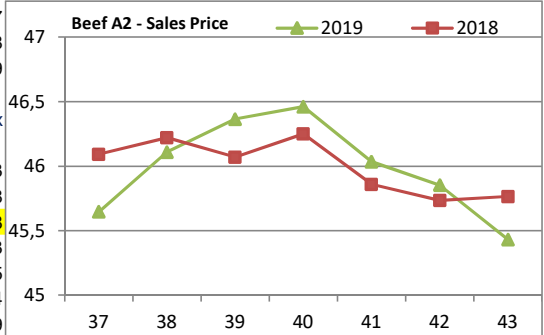

Hide Feedlot	Weighted	2,23
Hide Field	Average	1,90
Dorper	ea	23,33
Merino	ea	38,19

14 900

LAMB/SHEEP

Class	Units	Avg Mass	Avg Purch	Avg Selling	Selling Min	Selling Max
A0	70	12,14	43,18	59,37	57,48	60,43
A1	457	14,58	63,89	66,62	62,38	68,08
A2	7882	20,95	65,48	69,05	66,20	70,18
A3	1245	23,64	65,40	68,94	65,96	69,73
A4	260	24,69	57,69	62,11	61,14	64,05
A5	23	24,14	54,46	52,98	51,00	54,64
A6	27	26,24	50,49	54,71	52,36	61,09
AB2	96	21,65	54,88	61,52	57,81	62,44
AB3	21	22,14	55,05	61,27	56,00	61,58
B2	376	23,53	52,39	55,22	54,58	56,79
B3	48	27,63	52,66	53,28	52,00	55,86
C2	1228	24,14	48,41	52,47	50,21	55,29
C3	173	27,40	48,64	52,79	49,46	55,28

11 906

PIGS

Class	Units	Avg Mass	Avg Purch	Purch Min	Purch Max
20 - 55,99 kg					
Porkers					
P	2032	50,32	27,90	24,35	29,50
O	154	47,92	25,41	21,19	29,50
R	19	46,99	26,34	22,63	29,00
C	5	53,18	26,90	20,80	28,50
S	9	27,24	25,30	24,20	28,50
56 - 64,99 kg					
Cutters					
P	1482	60,99	26,86	25,46	28,59
O	157	60,69	26,73	25,00	28,50
R	23	58,00	24,23	21,35	26,86
C	3	60,53	22,16	22,00	22,50
65 - 79,99 kg					
Baconers					
P	8539	74,40	26,62	24,96	28,46
O	2100	75,11	26,27	25,05	28,20
R	193	75,83	24,73	22,58	26,25
C	21	75,02	21,42	20,40	22,96
S	8	75,61	18,71	17,00	23,65
80 - 99,99 kg					
Heavy Baconers					
P	4172	84,28	25,87	24,61	26,90
O	4416	86,45	26,23	25,01	28,83
R	634	87,33	25,56	23,05	28,09
C	41	87,85	21,25	20,68	21,93
U	7	88,68	19,88	18,00	21,50
S	67	96,17	23,90	18,76	24,97
>100kg SAU	834,00	140,47	21,13	17,58	24,73

24 916

THIS INFORMATION IS PROTECTED AGAINST COPYING OR DISTRIBUTION WITHOUT PRIOR PERMISSION FROM THE RMAA BOARD.

FOR ENQUIRIES, PLEASE CONTACT RMAA AT TEL (012) 349 1237/8 or info@rmaa.co.za

Disclaimer: In no event shall the RMAA be liable for any direct, special, indirect or consequential damages, or any other damages of any kind, including but not limited to loss of use, loss of profits, or loss of data, whether in an action in contract, tort (including but not limited to negligence), or otherwise, arising out of or in any way connected with the use of this information. While the RMAA takes great care in compiling the contents of this page, it is nevertheless only meant to provide non-binding general information and cannot replace detailed individual advice to help the prospective buyer make his decision. The RMAA does not guarantee that the information on these pages is up-to-date, accurate and complete.