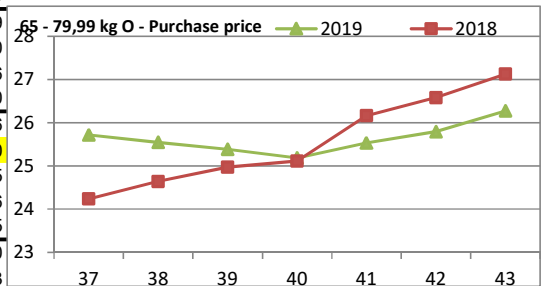

Hide Feedlot	Weighted	2,23
Hide Field	Average	1,90
Dorper	ea	23,33
Merino	ea	38,19

14 900

LAMB/SHEEP

Class	Units	Avg Mass	Avg Purch	Avg Selling	Selling Min	Selling Max
A0	70	12,14	43,18	59,37	57,48	60,43
A1	457	14,58	63,89	66,62	62,38	68,08
A2	7882	20,95	65,48	69,05	66,20	70,18
A3	1245	23,64	65,40	68,94	65,96	69,73
A4	260	24,69	57,69	62,11	61,14	64,05
A5	23	24,14	54,46	52,98	51,00	54,64
A6	27	26,24	50,49	54,71	52,36	61,09
AB2	96	21,65	54,88	61,52	57,81	62,44
AB3	21	22,14	55,05	61,27	56,00	61,58
B2	376	23,53	52,39	55,22	54,58	56,79
B3	48	27,63	52,66	53,28	52,00	55,86
C2	1228	24,14	48,41	52,47	50,21	55,29
C3	173	27,40	48,64	52,79	49,46	55,28

11 906

PIGS

Class	Units	Avg Mass	Avg Purch	Purch Min	Purch Max
20 - 55,99 kg					
Porkers					
P	2032	50,32	27,90	24,35	29,50
O	154	47,92	25,41	21,19	29,50
R	19	46,99	26,34	22,63	29,00
C	5	53,18	26,90	20,80	28,50
S	9	27,24	25,30	24,20	28,50
56 - 64,99 kg					
Cutters					
P	1482	60,99	26,86	25,46	28,59
O	157	60,69	26,73	25,00	28,50
R	23	58,00	24,23	21,35	26,86
C	3	60,53	22,16	22,00	22,50
65 - 79,99 kg					
Baconers					
P	8539	74,40	26,62	24,96	28,46
O	2100	75,11	26,27	25,05	28,20
R	193	75,83	24,73	22,58	26,25
C	21	75,02	21,42	20,40	22,96
S	8	75,61	18,71	17,00	23,65
80 - 99,99 kg					
Heavy Baconers					
P	4172	84,28	25,87	24,61	26,90
O	4416	86,45	26,23	25,01	28,83
R	634	87,33	25,56	23,05	28,09
C	41	87,85	21,25	20,68	21,93
U	7	88,68	19,88	18,00	21,50
S	67	96,17	23,90	18,76	24,97
>100kg SAU	834,00	140,47	21,13	17,58	24,73

24 916

THIS INFORMATION IS PROTECTED AGAINST COPYING OR DISTRIBUTION WITHOUT PRIOR PERMISSION FROM THE RMAA BOARD.

FOR ENQUIRIES, PLEASE CONTACT RMAA AT TEL (012) 349 1237/8 or info@rmaa.co.za

Disclaimer: In no event shall the RMAA be liable for any direct, special, indirect or consequential damages, or any other damages of any kind, including but not limited to loss of use, loss of profits, or loss of data, whether in an action in contract, tort (including but not limited to negligence), or otherwise, arising out of or in any way connected with the use of this information. While the RMAA takes great care in compiling the contents of this page, it is nevertheless only meant to provide non-binding general information and cannot replace detailed individual advice to help the prospective buyer make his decision. The RMAA does not guarantee that the information on these pages is up-to-date, accurate and complete.