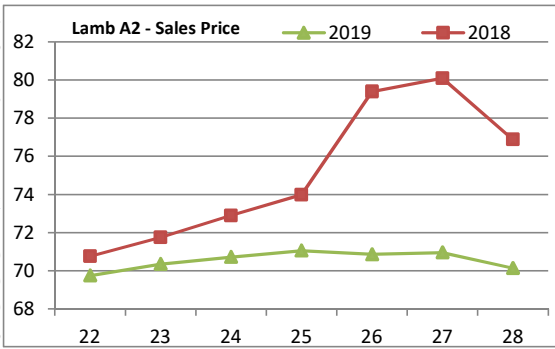

Class	Units	Avg Mass	Avg Purch	Avg Selling	Selling Min	Selling Max
A0	28	12,72	53,99	64,77	59,97	67,00
A1	229	14,16	65,44	66,86	61,32	68,73
A2	6099	21,53	69,87	70,14	65,97	73,81
A3	708	23,26	70,81	69,33	65,36	71,74
A4	98	23,07	61,62	61,62	60,71	62,13
A5	12	18,89	52,34	56,42	53,80	59,00
A6	28	20,36	53,22	58,67	52,32	61,64
AB2	120	23,61	57,64	62,00	60,16	63,22
AB3	5	26,78	58,14	60,36	59,00	61,84
B2	163	25,12	49,75	55,90	53,27	59,55
B3	18	28,25	51,58	55,18	51,40	57,31
C2	776	25,54	50,16	54,37	52,25	59,73
C3	163	28,85	50,52	54,66	52,34	58,21

8 447

Class Units Avg Mass **Avg Purch** Purch Min Purch Max
PIGS Weighted 20%

Class	Units	Avg Mass	Avg Purch	Purch Min	Purch Max
P	1599	51,95	28,03	24,55	29,00
O	80	50,33	26,39	22,00	29,00
R	14	52,26	24,66	17,85	28,50
C	6	46,65	16,76	16,50	17,85
S	1	24,90	17,00	17,00	17,00
20 - 55,99 kg					
P	1303	60,52	27,13	24,95	28,41
O	183	59,74	27,39	25,75	28,55
R	38	60,37	25,47	21,79	27,10
C	7	62,24	18,54	16,67	23,50
U	1	58,50	16,00	16,00	16,00
56 - 64,99 kg					
P	7943	74,54	26,49	24,68	28,01
O	2186	75,23	26,34	25,05	27,79
R	222	74,72	25,56	24,43	26,77
C	18	75,47	20,53	17,00	24,78
U	5	69,94	21,30	19,00	23,50
S	4	75,90	18,14	16,50	23,50
65 - 79,99 kg					
P	4984	85,58	25,53	24,52	26,18
O	6203	87,52	25,90	24,90	27,25
R	975	89,26	25,43	24,35	27,13
C	52	90,05	21,36	19,82	24,18
U	5	88,02	22,83	19,85	23,50
S	108	99,83	24,83	23,53	25,35
80 - 99,99 kg					
>100kg	1440,00	121,71	20,70	16,00	23,84

27 377

THIS INFORMATION IS PROTECTED AGAINST COPYING OR DISTRIBUTION WITHOUT PRIOR PERMISSION FROM THE RMAA BOARD.

FOR ENQUIRIES, PLEASE CONTACT RMAA AT TEL (012) 349 1237/8 or info@rmaa.co.za

Disclaimer: In no event shall the RMAA be liable for any direct, special, indirect or consequential damages, or any other damages of any kind, including but not limited to loss of use, loss of profits, or loss of data, whether in an action in contract, tort (including but not limited to negligence), or otherwise, arising out of or in any way connected with the use of this information. While the RMAA takes great care in compiling the contents of this page, it is nevertheless only meant to provide non-binding general information and cannot replace detailed individual advice to help the prospective buyer make his decision. The RMAA does not guarantee that the information on these pages is up-to-date, accurate and complete.