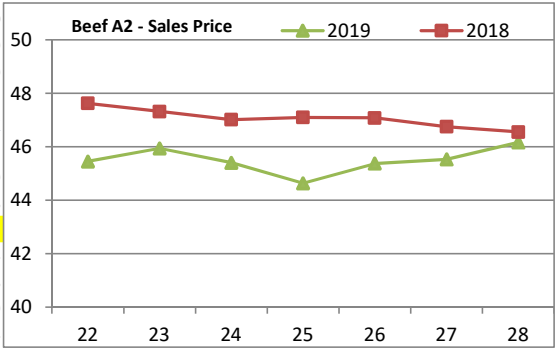

Class	Units	Avg Mass	Avg Purch	Avg Selling	Selling Min	Selling Max
A0	28	12,72	53,99	64,77	59,97	67,00
A1	229	14,16	65,44	66,86	61,32	68,73
A2	6099	21,53	69,87	70,14	65,97	73,81
A3	708	23,26	70,81	69,33	65,36	71,74
A4	98	23,07	61,62	61,62	60,71	62,13
A5	12	18,89	52,34	56,42	53,80	59,00
A6	28	20,36	53,22	58,67	52,32	61,64
AB2	120	23,61	57,64	62,00	60,16	63,22
AB3	5	26,78	58,14	60,36	59,00	61,84
B2	163	25,12	49,75	55,90	53,27	59,55
B3	18	28,25	51,58	55,18	51,40	57,31
C2	776	25,54	50,16	54,37	52,25	59,73
C3	163	28,85	50,52	54,66	52,34	58,21

8 447

Class Units Avg Mass **Avg Purch** Purch Min Purch Max
PIGS Weighted 20%

Class	Units	Avg Mass	Avg Purch	Purch Min	Purch Max
P	1599	51,95	28,03	24,55	29,00
O	80	50,33	26,39	22,00	29,00
R	14	52,26	24,66	17,85	28,50
C	6	46,65	16,76	16,50	17,85
S	1	24,90	17,00	17,00	17,00
20 - 55,99 kg					
P	1303	60,52	27,13	24,95	28,41
O	183	59,74	27,39	25,75	28,55
R	38	60,37	25,47	21,79	27,10
C	7	62,24	18,54	16,67	23,50
U	1	58,50	16,00	16,00	16,00
56 - 64,99 kg					
P	7943	74,54	26,49	24,68	28,01
O	2186	75,23	26,34	25,05	27,79
R	222	74,72	25,56	24,43	26,77
C	18	75,47	20,53	17,00	24,78
U	5	69,94	21,30	19,00	23,50
S	4	75,90	18,14	16,50	23,50
65 - 79,99 kg					
P	4984	85,58	25,53	24,52	26,18
O	6203	87,52	25,90	24,90	27,25
R	975	89,26	25,43	24,35	27,13
C	52	90,05	21,36	19,82	24,18
U	5	88,02	22,83	19,85	23,50
S	108	99,83	24,83	23,53	25,35
80 - 99,99 kg					
>100kg	1440,00	121,71	20,70	16,00	23,84

27 377

THIS INFORMATION IS PROTECTED AGAINST COPYING OR DISTRIBUTION WITHOUT PRIOR PERMISSION FROM THE RMAA BOARD.

FOR ENQUIRIES, PLEASE CONTACT RMAA AT TEL (012) 349 1237/8 or info@rmaa.co.za

Disclaimer: In no event shall the RMAA be liable for any direct, special, indirect or consequential damages, or any other damages of any kind, including but not limited to loss of use, loss of profits, or loss of data, whether in an action in contract, tort (including but not limited to negligence), or otherwise, arising out of or in any way connected with the use of this information. While the RMAA takes great care in compiling the contents of this page, it is nevertheless only meant to provide non-binding general information and cannot replace detailed individual advice to help the prospective buyer make his decision. The RMAA does not guarantee that the information on these pages is up-to-date, accurate and complete.