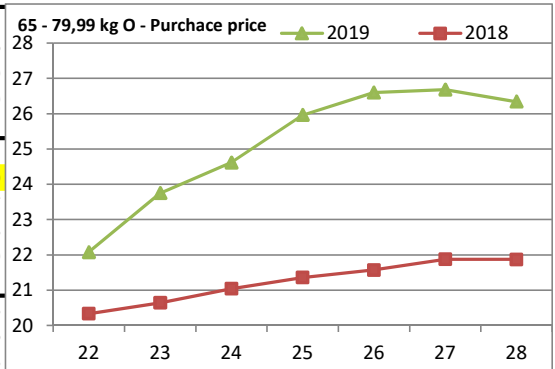

Class	Units	Avg Mass	Avg Purch	Avg Selling	Selling Min	Selling Max
A0	28	12,72	53,99	64,77	59,97	67,00
A1	229	14,16	65,44	66,86	61,32	68,73
A2	6099	21,53	69,87	70,14	65,97	73,81
A3	708	23,26	70,81	69,33	65,36	71,74
A4	98	23,07	61,62	61,62	60,71	62,13
A5	12	18,89	52,34	56,42	53,80	59,00
A6	28	20,36	53,22	58,67	52,32	61,64
AB2	120	23,61	57,64	62,00	60,16	63,22
AB3	5	26,78	58,14	60,36	59,00	61,84
B2	163	25,12	49,75	55,90	53,27	59,55
B3	18	28,25	51,58	55,18	51,40	57,31
C2	776	25,54	50,16	54,37	52,25	59,73
C3	163	28,85	50,52	54,66	52,34	58,21

8 447

Class Units Avg Mass **Avg Purch** Purch Min Purch Max
PIGS Weighted 20%

Class	Units	Avg Mass	Avg Purch	Purch Min	Purch Max
P	1599	51,95	28,03	24,55	29,00
O	80	50,33	26,39	22,00	29,00
R	14	52,26	24,66	17,85	28,50
C	6	46,65	16,76	16,50	17,85
S	1	24,90	17,00	17,00	17,00
20 - 55,99 kg					
P	1303	60,52	27,13	24,95	28,41
O	183	59,74	27,39	25,75	28,55
R	38	60,37	25,47	21,79	27,10
C	7	62,24	18,54	16,67	23,50
U	1	58,50	16,00	16,00	16,00
56 - 64,99 kg					
P	7943	74,54	26,49	24,68	28,01
O	2186	75,23	26,34	25,05	27,79
R	222	74,72	25,56	24,43	26,77
C	18	75,47	20,53	17,00	24,78
U	5	69,94	21,30	19,00	23,50
S	4	75,90	18,14	16,50	23,50
65 - 79,99 kg					
P	4984	85,58	25,53	24,52	26,18
O	6203	87,52	25,90	24,90	27,25
R	975	89,26	25,43	24,35	27,13
C	52	90,05	21,36	19,82	24,18
U	5	88,02	22,83	19,85	23,50
S	108	99,83	24,83	23,53	25,35
80 - 99,99 kg					
>100kg	1440,00	121,71	20,70	16,00	23,84

27 377

THIS INFORMATION IS PROTECTED AGAINST COPYING OR DISTRIBUTION WITHOUT PRIOR PERMISSION FROM THE RMAA BOARD.

FOR ENQUIRIES, PLEASE CONTACT RMAA AT TEL (012) 349 1237/8 or info@rmaa.co.za

Disclaimer: In no event shall the RMAA be liable for any direct, special, indirect or consequential damages, or any other damages of any kind, including but not limited to loss of use, loss of profits, or loss of data, whether in an action in contract, tort (including but not limited to negligence), or otherwise, arising out of or in any way connected with the use of this information. While the RMAA takes great care in compiling the contents of this page, it is nevertheless only meant to provide non-binding general information and cannot replace detailed individual advice to help the prospective buyer make his decision. The RMAA does not guarantee that the information on these pages is up-to-date, accurate and complete.