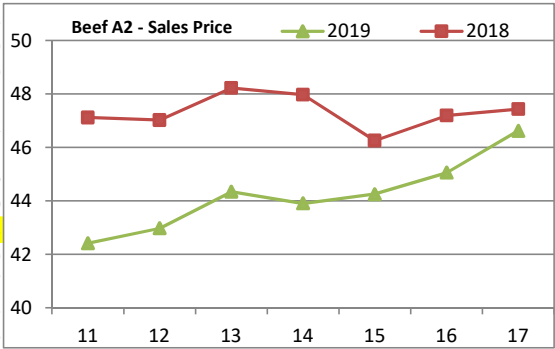

Class	Units	Avg Mass	Avg Purch	Avg Selling	Selling Min	Selling Max
A0	15	13,23	43,19	57,91	55,24	60,15
A1	210	14,97	58,49	64,96	58,51	68,49
A2	6817	21,48	64,45	69,24	63,94	71,24
A3	1241	22,93	64,92	69,87	66,85	70,90
A4	162	23,44	53,18	60,84	53,71	62,37
A5	9	24,84	48,43	52,66	43,00	53,84
A6	20	19,88	45,34	52,36	52,36	52,36
AB2	40	19,59	54,26	57,83	56,01	62,76
AB3	2	19,40	48,48	55,27	50,00	62,09
B2	249	23,93	55,85	59,53	56,68	60,50
B3	18	26,69	51,29	58,53	55,81	61,25
C2	755	22,90	48,79	52,05	50,66	54,83
C3	147	25,58	47,80	52,49	50,49	56,55

9 685

Class Units Avg Mass Avg Purch Purch Min Purch Max
PIGS Weighted 20%

Class	Units	Avg Mass	Avg Purch	Purch Min	Purch Max
20 - 55,99 kg					
P	1341	51,28	22,06	20,57	23,96
O	128	50,97	21,08	19,97	22,06
R	20	51,38	19,75	17,00	21,50
C	4	43,33	15,99	15,00	17,00
U	3	54,80	14,00	14,00	14,00
56 - 64,99 kg					
P	1240	61,45	21,93	20,50	23,58
O	175	63,27	21,10	20,50	23,03
R	22	63,64	19,83	17,38	21,51
C	3	64,10	18,67	18,67	18,67
U	5	59,76	14,00	14,00	14,00
S	3	64,90	14,00	14,00	14,00
65 - 79,99 kg					
P	7621	75,46	21,16	20,02	22,93
O	2334	76,34	21,10	19,95	22,44
R	243	75,17	20,53	19,66	22,02
C	11	73,30	17,63	14,00	19,60
U	1	67,90	14,75	14,75	14,75
S	12	79,10	18,87	17,78	19,25
80 - 99,99 kg					
P	4897	85,33	20,48	18,90	23,16
O	5495	86,70	20,20	18,90	22,41
R	937	88,29	19,71	18,85	21,77
C	69	89,01	17,32	16,44	18,83
U	6	89,16	17,24	14,00	18,00
S	89	97,81	18,49	15,51	19,75
>100kg	1169,00	129,21	15,11	13,36	17,06

25 828

THIS INFORMATION IS PROTECTED AGAINST COPYING OR DISTRIBUTION WITHOUT PRIOR PERMISSION FROM THE RMAA BOARD.

FOR ENQUIRIES, PLEASE CONTACT RMAA AT TEL (012) 349 1237/8 or info@rmaa.co.za

Disclaimer: In no event shall the RMAA be liable for any direct, special, indirect or consequential damages, or any other damages of any kind, including but not limited to loss of use, loss of profits, or loss of data, whether in an action in contract, tort (including but not limited to negligence), or otherwise, arising out of or in any way connected with the use of this information. While the RMAA takes great care in compiling the contents of this page, it is nevertheless only meant to provide non-binding general information and cannot replace detailed individual advice to help the prospective buyer make his decision. The RMAA does not guarantee that the information on these pages is up-to-date, accurate and complete.