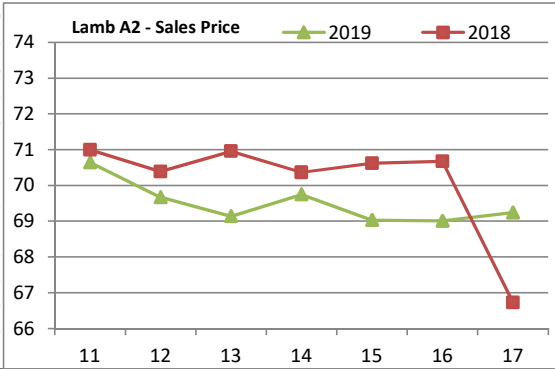

Class	Units	Avg Mass	Avg Purch	Avg Selling	Selling Min	Selling Max
A0	15	13,23	43,19	57,91	55,24	60,15
A1	210	14,97	58,49	64,96	58,51	68,49
A2	6817	21,48	64,45	69,24	63,94	71,24
A3	1241	22,93	64,92	69,87	66,85	70,90
A4	162	23,44	53,18	60,84	53,71	62,37
A5	9	24,84	48,43	52,66	43,00	53,84
A6	20	19,88	45,34	52,36	52,36	52,36
AB2	40	19,59	54,26	57,83	56,01	62,76
AB3	2	19,40	48,48	55,27	50,00	62,09
B2	249	23,93	55,85	59,53	56,68	60,50
B3	18	26,69	51,29	58,53	55,81	61,25
C2	755	22,90	48,79	52,05	50,66	54,83
C3	147	25,58	47,80	52,49	50,49	56,55

9 685

Class Units Avg Mass Avg Purch Purch Min Purch Max
PIGS Weighted 20%

Class	Units	Avg Mass	Avg Purch	Purch Min	Purch Max
20 - 55,99 kg					
P	1341	51,28	22,06	20,57	23,96
O	128	50,97	21,08	19,97	22,06
R	20	51,38	19,75	17,00	21,50
C	4	43,33	15,99	15,00	17,00
U	3	54,80	14,00	14,00	14,00
56 - 64,99 kg					
P	1240	61,45	21,93	20,50	23,58
O	175	63,27	21,10	20,50	23,03
R	22	63,64	19,83	17,38	21,51
C	3	64,10	18,67	18,67	18,67
U	5	59,76	14,00	14,00	14,00
S	3	64,90	14,00	14,00	14,00
65 - 79,99 kg					
P	7621	75,46	21,16	20,02	22,93
O	2334	76,34	21,10	19,95	22,44
R	243	75,17	20,53	19,66	22,02
C	11	73,30	17,63	14,00	19,60
U	1	67,90	14,75	14,75	14,75
S	12	79,10	18,87	17,78	19,25
80 - 99,99 kg					
P	4897	85,33	20,48	18,90	23,16
O	5495	86,70	20,20	18,90	22,41
R	937	88,29	19,71	18,85	21,77
C	69	89,01	17,32	16,44	18,83
U	6	89,16	17,24	14,00	18,00
S	89	97,81	18,49	15,51	19,75
>100kg	1169,00	129,21	15,11	13,36	17,06

25 828

THIS INFORMATION IS PROTECTED AGAINST COPYING OR DISTRIBUTION WITHOUT PRIOR PERMISSION FROM THE RMAA BOARD.

FOR ENQUIRIES, PLEASE CONTACT RMAA AT TEL (012) 349 1237/8 or info@rmaa.co.za

Disclaimer: In no event shall the RMAA be liable for any direct, special, indirect or consequential damages, or any other damages of any kind, including but not limited to loss of use, loss of profits, or loss of data, whether in an action in contract, tort (including but not limited to negligence), or otherwise, arising out of or in any way connected with the use of this information. While the RMAA takes great care in compiling the contents of this page, it is nevertheless only meant to provide non-binding general information and cannot replace detailed individual advice to help the prospective buyer make his decision. The RMAA does not guarantee that the information on these pages is up-to-date, accurate and complete.