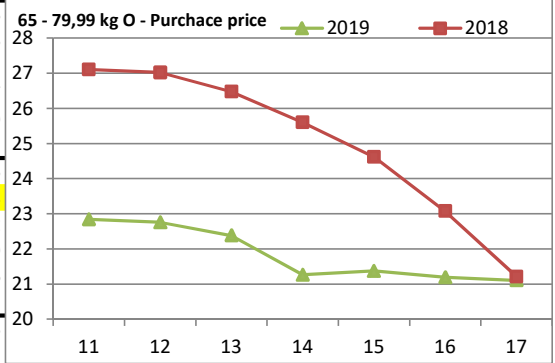

Class	Units	Avg Mass	Avg Purch	Avg Selling	Selling Min	Selling Max
A0	15	13,23	43,19	57,91	55,24	60,15
A1	210	14,97	58,49	64,96	58,51	68,49
A2	6817	21,48	64,45	69,24	63,94	71,24
A3	1241	22,93	64,92	69,87	66,85	70,90
A4	162	23,44	53,18	60,84	53,71	62,37
A5	9	24,84	48,43	52,66	43,00	53,84
A6	20	19,88	45,34	52,36	52,36	52,36
AB2	40	19,59	54,26	57,83	56,01	62,76
AB3	2	19,40	48,48	55,27	50,00	62,09
B2	249	23,93	55,85	59,53	56,68	60,50
B3	18	26,69	51,29	58,53	55,81	61,25
C2	755	22,90	48,79	52,05	50,66	54,83
C3	147	25,58	47,80	52,49	50,49	56,55

9 685

Class Units Avg Mass Avg Purch Purch Min Purch Max
PIGS Weighted 20%

Class	Units	Avg Mass	Avg Purch	Purch Min	Purch Max
20 - 55,99 kg					
P	1341	51,28	22,06	20,57	23,96
O	128	50,97	21,08	19,97	22,06
R	20	51,38	19,75	17,00	21,50
C	4	43,33	15,99	15,00	17,00
U	3	54,80	14,00	14,00	14,00
56 - 64,99 kg					
P	1240	61,45	21,93	20,50	23,58
O	175	63,27	21,10	20,50	23,03
R	22	63,64	19,83	17,38	21,51
C	3	64,10	18,67	18,67	18,67
U	5	59,76	14,00	14,00	14,00
S	3	64,90	14,00	14,00	14,00
65 - 79,99 kg					
P	7621	75,46	21,16	20,02	22,93
O	2334	76,34	21,10	19,95	22,44
R	243	75,17	20,53	19,66	22,02
C	11	73,30	17,63	14,00	19,60
U	1	67,90	14,75	14,75	14,75
S	12	79,10	18,87	17,78	19,25
80 - 99,99 kg					
P	4897	85,33	20,48	18,90	23,16
O	5495	86,70	20,20	18,90	22,41
R	937	88,29	19,71	18,85	21,77
C	69	89,01	17,32	16,44	18,83
U	6	89,16	17,24	14,00	18,00
S	89	97,81	18,49	15,51	19,75
>100kg	1169,00	129,21	15,11	13,36	17,06

25 828

THIS INFORMATION IS PROTECTED AGAINST COPYING OR DISTRIBUTION WITHOUT PRIOR PERMISSION FROM THE RMAA BOARD.

FOR ENQUIRIES, PLEASE CONTACT RMAA AT TEL (012) 349 1237/8 or info@rmaa.co.za

Disclaimer: In no event shall the RMAA be liable for any direct, special, indirect or consequential damages, or any other damages of any kind, including but not limited to loss of use, loss of profits, or loss of data, whether in an action in contract, tort (including but not limited to negligence), or otherwise, arising out of or in any way connected with the use of this information. While the RMAA takes great care in compiling the contents of this page, it is nevertheless only meant to provide non-binding general information and cannot replace detailed individual advice to help the prospective buyer make his decision. The RMAA does not guarantee that the information on these pages is up-to-date, accurate and complete.