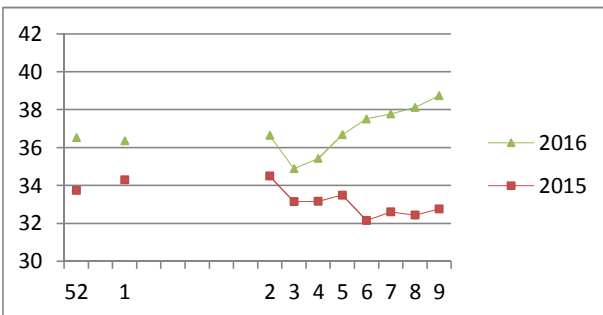

NATIONAL SOUTH AFRICAN PRICE INFORMATION FOR WEEK 9

From 2016/02/29 To 2016/03/06

Class	Units	Avg Mass	Avg Purch Price	Avg Selling Price	Selling min	Selling max
CATTLE						
A2	11463	261.18	38.57	38.73	34.50	42.15
A3	2021	279.11	38.00	38.45	34.50	42.15
AB2	593	257.96	36.64	36.85	30.50	42.15
AB3	142	283.49	36.52	37.40	32.50	42.15
B2	458	239.55	33.28	33.56	30.50	37.52
B3	68	296.59	33.41	34.35	29.90	37.52
C2	1970	249.94	30.87	31.35	29.50	35.50
C3	520	241.90	31.10	31.24	29.50	35.59
17 235						

Beef A2 - Sales Price

Class	Units	Avg Mass	Avg Purch Price	Avg Selling Price	Selling min	Selling max
LAMB/SHEEP						
A0	156	13.18	41.34	45.50	37.20	52.25
A1	1337	14.52	58.57	56.66	42.50	62.10
A2	12829	18.57	62.32	59.58	55.04	68.77
A3	2213	21.32	62.68	59.17	54.97	68.31
A4	379	22.29	49.46	47.89	42.00	67.50
A5	59	22.79	42.53	43.56	39.42	69.50
A6	81	24.00	44.87	46.16	39.51	59.60
AB2	196	19.16	50.08	51.22	44.00	63.40
AB3	27	24.16	54.02	53.36	44.00	63.00
B2	207	20.77	44.37	42.85	39.00	63.00
B3	28	27.52	42.79	44.16	40.00	47.80
C2	1898	22.36	41.94	43.18	39.04	50.00
C3	374	25.28	41.00	43.03	39.50	50.00
19 784						