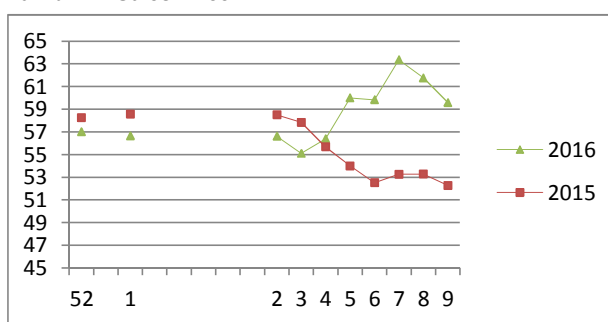

Lamb A2 - Sales Price

Class	Units	Avg Mass	Avg Purch Price	Purch Min	Purch Max
PIGS					
BP	6512	73.41	23.51	22.80	26.00
BO	3388	74.10	23.69	22.80	24.84
BR	418	76.23	22.86	15.20	24.02
BC	49	76.12	20.56	13.30	23.40
BU	1	72.60	13.00	13.00	13.00
BS	8	71.37	14.78	11.00	21.00
PP	1150	48.35	23.93	21.52	27.20
PO	526	48.66	26.16	21.68	27.16
PR	23	47.23	22.08	19.35	24.00
PC	7	47.70	20.14	16.00	23.00
PU	3	47.05	19.40	18.00	22.00
PS.	1	57.70	21.00	21.00	21.00
HP	3076	85.86	23.24	21.00	24.00
HO	3319	87.36	23.30	22.70	24.00
HR	821	88.08	22.84	21.86	23.50
HC	107	87.67	19.12	16.50	23.00
HU	15	86.40	16.67	13.00	18.11
HS	13	89.65	13.96	11.00	16.50
CP	497	59.74	23.85	10.00	25.20
CO	523	60.54	24.53	23.16	24.69
CR	21	60.94	21.48	15.20	23.25
CC	4	61.46	18.23	16.00	22.00
CU	1	65.10	13.00	13.00	13.00
CS	1	59.20	19.00	19.00	19.00
SAU	86	128.11	13.38	8.00	17.64
SAS	336	277.96	15.90	19.00	19.00