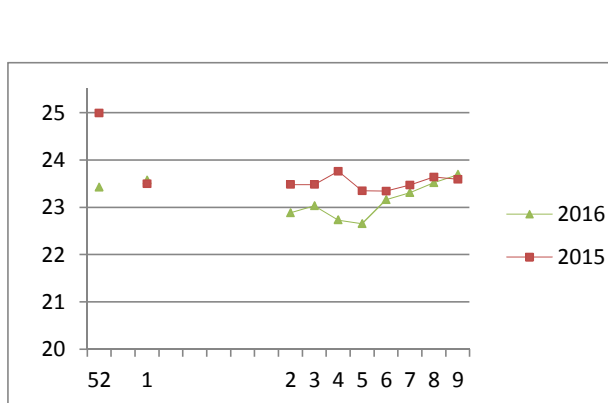

Baconer BO - Purchase Price

Hide	Feedlot	13.94
	Veldt	13.94
Dorper	ea	66.54
Merino	ea	92.92

20 906

FOR ENQUIRIES, PLEASE CONTACT RMAA AT TEL (012) 349 1237/8 or priceinformation@rmaa.co.za

Disclaimer: In no event shall the RMAA be liable for any direct, special, indirect or consequential damages, or any other damages of any kind, including but not limited to loss of use, loss of profits, or loss of data, whether in an action in contract, tort (including but not limited to negligence), or otherwise, arising out of or in any way connected with the use of this information. While the RMAA takes great care in compiling the contents of this page, it is nevertheless only meant to provide non-binding general information and cannot replace detailed individual advice to help the prospective buyer make his decision. The RMAA does not guarantee that the information on these pages is up-to-date, accurate and complete.