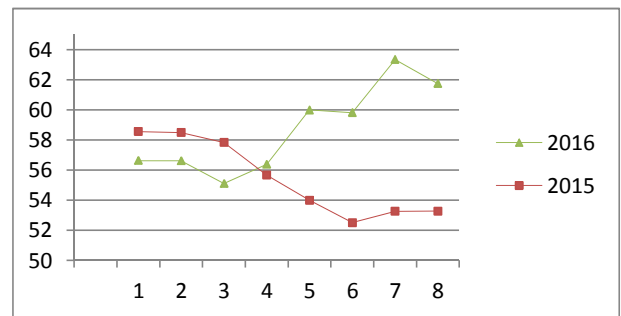

Lamb A2 - Sales Price

PIGS	Units	Avg Mass	Avg Purch Price	Purch Min	Purch Max
BC	40	75.2263	19.42	13.30	23.88
BO	2842	73.8852	23.56	23.00	24.34
BP	6160	72.2547	23.56	22.86	26.00
BR	357	75.6324	22.71	15.20	23.63
BS	3	85.37	18.69	18.00	19.00
BU	6	68.3967	19.51	17.19	21.00
PC	3	44.9	20.55	20.00	21.00
PO	173	50.26	24.19	20.67	27.20
PP	1038	49.51	24.93	19.83	27.17
PR	22	48.87	22.42	17.00	24.20
HP	2840	85.837	23.30	22.50	24.00
HO	3293	87.1501	23.41	22.50	23.74
HR	789	88.5475	22.85	21.90	23.50
HC	102	90.4466	18.91	18.00	20.50
HS	5	91.89	14.81	14.20	16.50
CP	1097	61.05	24.03	23.15	25.00
CO	175	61.32	23.78	15.20	25.00
CR	19	60.98	22.47	22.00	23.58
CC	3	59	20.17	19.00	20.73
CU	2	55.00	13.00	13.00	13.00
SAB	41	135.03	12.65	3.00	17.50
SAS	393	1040.72	13.66	12.00	17.81
	19 403