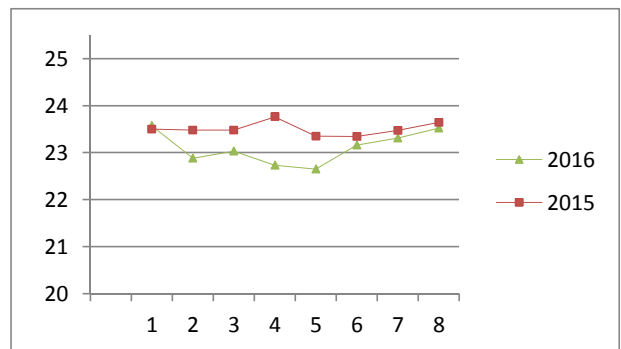

Baconer BO - Purchase Price

Hide	Feedlot	13.78
	Veldt	13.57
Dorper	ea	67.50
Merino	ea	93.29

THIS INFORMATION IS PROTECTED AGAINST COPYING OR DISTRIBUTION WITHOUT PRIOR PERMISSION FROM THE RMAA BOARD.

FOR ENQUIRIES, PLEASE CONTACT RMAA AT TEL (012) 349 1237/8 or priceinformation@rmaa.co.za

Disclaimer: In no event shall the RMAA be liable for any direct, special, indirect or consequential damages, or any other damages of any kind, including but not limited to loss of use, loss of profits, or loss of data, whether in an action in contract, tort (including but not limited to negligence), or otherwise, arising out of or in any way connected with the use of this information. While the RMAA takes great care in compiling the contents of this page, it is nevertheless only meant to provide non-binding general information and cannot replace detailed individual advice to help the prospective buyer make his decision. The RMAA does not guarantee that the information on these pages is up-to-date, accurate and complete.