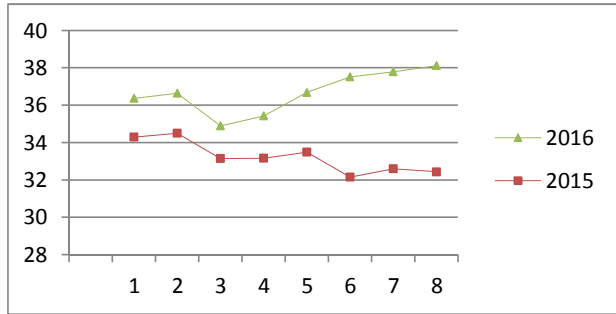

NATIONAL SOUTH AFRICAN PRICE INFORMATION FOR WEEK 8

From 2016/02/22 To 2016/02/29

Class	Units	Avg Mass	Avg Purch Price	Avg Selling Price	Selling min	Selling max
CATTLE						
A2	10961	261.85	37.23	38.11	33.00	40.50
A3	1603	275.06	37.18	38.32	36.75	40.50
AB2	640	262.62	36.12	37.41	32.73	40.50
AB3	109	277.77	35.94	37.39	33.21	40.50
B2	423	254.79	33.66	34.08	31.00	36.90
B3	63	277.99	32.85	34.42	31.25	37.40
C2	1729	251.64	31.49	32.04	25.50	35.50
C3	442	279.78	31.95	32.94	30.14	35.50
	15 970					

Beef A2 - Sales Price

Class	Units	Avg Mass	Avg Purch Price	Avg Selling Price	Selling min	Selling max
LAMB/SHEEP						
A0	418	13.48	47.22	47.90	15.00	54.75
A1	1597	14.31	61.52	59.93	41.00	73.02
A2	11501	18.54	62.20	61.76	52.32	73.02
A3	1988	19.81	60.63	62.46	53.00	73.02
A4	318	19.65	53.77	55.46	47.41	73.02
A5	70	18.83	44.07	45.60	39.39	58.80
A6	106	18.72	46.17	47.24	39.49	58.95
AB2	484	20.24	54.01	55.30	40.00	70.67
AB3	100	21.75	53.29	54.63	45.70	68.00
B2	190	21.44	47.44	48.66	38.05	58.00
B3	45	24.44	48.39	49.46	44.56	58.00
C2	1795	21.72	44.81	43.11	39.78	51.52
C3	477	25.44	45.04	43.10	36.00	53.05
	19 089					