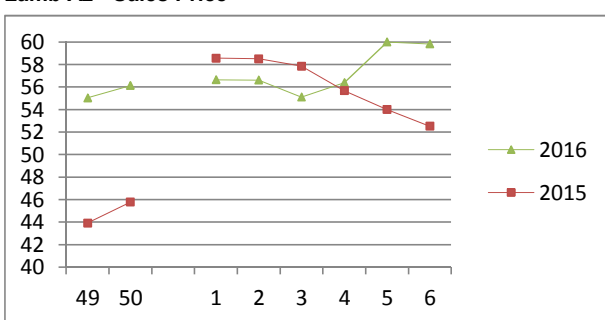

Lamb A2 - Sales Price

Class	Units	Avg Mass	Avg Purch Price	Purch Min	Purch Max
PIGS					
BP	6860	72.4163	22.98	21.50	26.00
BO	3234	73.8796	23.16	21.50	24.00
BR	351	75.5633	22.46	15.00	23.26
BC	34	77.2288	19.84	15.00	22.26
BU	8	77.45	17.87	17.64	19.40
BS	5	70.40	23.50	23.50	23.50
PP	1352	48.87	24.06	21.00	27.16
PO	160	50.49	23.45	20.00	27.20
PR	25	49.63	21.72	19.60	23.50
PC	24	58.4479	25.30	18.00	27.00
SAS	92	131.41	13.11	8.00	17.00
HP	2593	85.18	22.91	22.00	24.00
HO	2857	86.7432	23.09	22.00	24.00
HR	736	88.92	22.46	21.40	24.00
HC	60	90.46	18.34	15.00	20.50
HU	8	91.91	16.17	13.00	18.21
HS	4	90.97	12.39	9.40	15.50
CP	779	60.20	23.90	10.00	25.63
CO	108	60.95	23.73	10.00	24.69
CR	21	56.54	20.59	10.00	22.42
CC	3	52.43	16.71	10.00	18.36
SAU	292	341.81	14.84	13.50	17.00