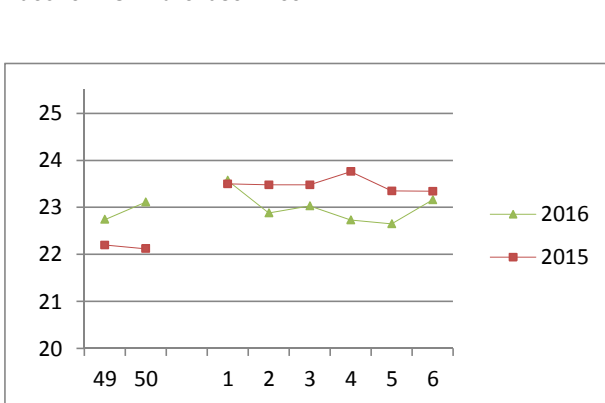

Baconer BO - Purchase Price

Hide	Feedlot	13.14
	Veldt	13.15
Dorper	ea	76.50
Merino	ea	96.02

19 606

THIS INFORMATION IS PROTECTED AGAINST COPYING OR DISTRIBUTION WITHOUT PRIOR PERMISSION FROM THE RMAA BOARD.

FOR ENQUIRIES, PLEASE CONTACT RMAA AT TEL (012) 349 1237/8 or priceinformation@rmaa.co.za

Disclaimer: In no event shall the RMAA be liable for any direct, special, indirect or consequential damages, or any other damages of any kind, including but not limited to loss of use, loss of profits, or loss of data, whether in an action in contract, tort (including but not limited to negligence), or otherwise, arising out of or in any way connected with the use of this information. While the RMAA takes great care in compiling the contents of this page, it is nevertheless only meant to provide non-binding general information and cannot replace detailed individual advice to help the prospective buyer make his decision. The RMAA does not guarantee that the information on these pages is up-to-date, accurate and complete.