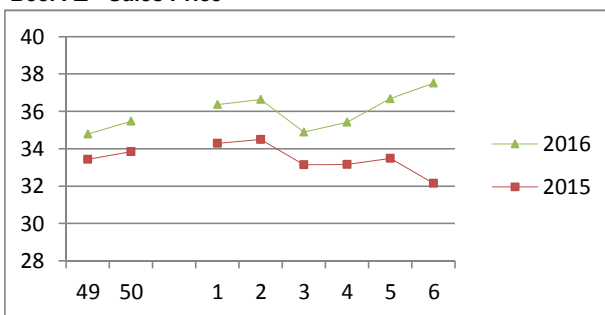

NATIONAL SOUTH AFRICAN PRICE INFORMATION FOR WEEK 6

From 2016/02/08 To 2016/02/14

Class	Units	Avg Mass	Avg Purch Price	Avg Selling Price	Selling min	Selling max
CATTLE						
A2	7887	258.72	38.02	37.51	31.00	39.90
A3	931	280.54	37.90	37.68	35.50	39.90
AB2	403	264.12	36.26	34.56	26.70	40.32
AB3	51	293.93	36.92	36.69	33.50	40.32
B2	323	248.26	33.66	32.57	27.39	36.50
B3	39	282.73	34.40	32.85	29.90	36.32
C2	1376	250.09	31.28	31.11	27.61	35.50
C3	226	300.88	31.46	31.22	28.00	35.50
	11 236					

Beef A2 - Sales Price

Class	Units	Avg Mass	Avg Purch Price	Avg Selling Price	Selling min	Selling max
LAMB/SHEEP						
A0	649	12.05	40.80	41.95	33.26	61.56
A1	1736	15.10	59.70	55.28	42.83	69.71
A2	10999	18.97	60.60	59.82	53.41	71.02
A3	1509	20.76	60.26	58.61	38.50	71.44
A4	227	21.57	52.87	53.20	47.23	70.00
A5	31	20.51	44.03	45.48	39.28	68.47
A6	38	19.24	40.65	41.55	39.21	62.00
AB2	191	20.86	51.81	50.57	35.69	69.37
AB3	24	22.60	53.29	52.76	44.00	69.70
B2	188	22.91	47.74	48.34	37.96	66.00
B3	32	28.71	50.09	49.59	42.00	66.00
C2	1311	23.94	45.08	45.96	36.23	55.00
C3	249	27.98	44.87	44.73	36.06	55.00
	17 184					