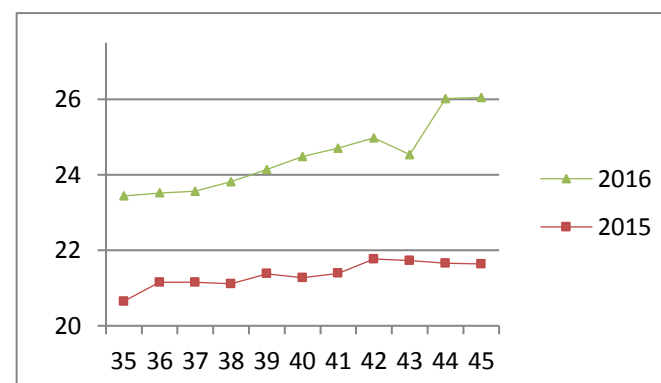

Baconer BO - Purchase Price

THIS INFORMATION IS PROTECTED AGAINST COPYING OR DISTRIBUTION WITHOUT PRIOR PERMISSION FROM THE RMAA BOARD.

FOR ENQUIRIES, PLEASE CONTACT RMAA AT TEL (012) 349 1237/8 or priceinformation@rmaa.co.za

Disclaimer: In no event shall the RMAA be liable for any direct, special, indirect or consequential damages, or any other damages of any kind, including but not limited to loss of use, loss of profits, or loss of data, whether in an action in contract, tort (including but not limited to negligence), or otherwise, arising out of or in any way connected with the use of this information. While the RMAA takes great care in compiling the contents of this page, it is nevertheless only meant to provide non-binding general information and cannot replace detailed individual advice to help the prospective buyer make his decision. The RMAA does not guarantee that the information on these pages is up-to-date, accurate and complete.