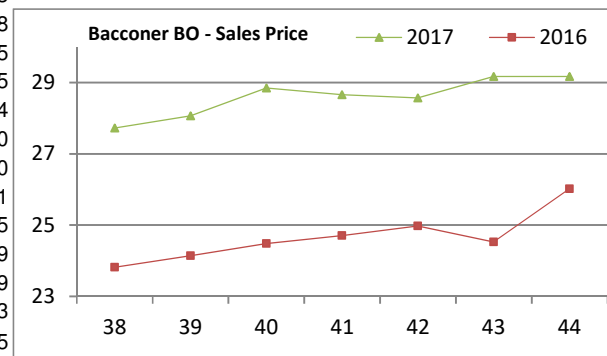

THIS INFORMATION IS PROTECTED AGAINST COPYING OR DISTRIBUTION WITHOUT PRIOR PERMISSION FROM THE RMAA BOARD.

FOR ENQUIRIES, PLEASE CONTACT RMAA AT TEL (012) 349 1237/8 or priceinformation@rmaa.co.za

Disclaimer: In no event shall the RMAA be liable for any direct, special, indirect or consequential damages, or any other damages of any kind, including but not limited to loss of use, loss of profits, or loss of data, whether in an action in contract, tort (including but not limited to negligence), or otherwise, arising out of or in any way connected with the use of this information. While the RMAA takes great care in compiling the contents of this page, it is nevertheless only meant to provide non-binding general information and cannot replace detailed individual advice to help the prospective buyer make his decision. The RMAA does not guarantee that the information on these pages is up-to-date, accurate and complete.