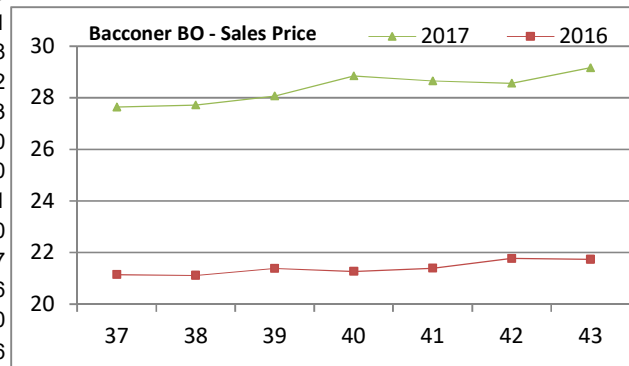

THIS INFORMATION IS PROTECTED AGAINST COPYING OR DISTRIBUTION WITHOUT PRIOR PERMISSION FROM THE RMAA BOARD.

FOR ENQUIRIES, PLEASE CONTACT RMAA AT TEL (012) 349 1237/8 or priceinformation@rmaa.co.za

Disclaimer: In no event shall the RMAA be liable for any direct, special, indirect or consequential damages, or any other damages of any kind, including but not limited to loss of use, loss of profits, or loss of data, whether in an action in contract, tort (including but not limited to negligence), or otherwise, arising out of or in any way connected with the use of this information. While the RMAA takes great care in compiling the contents of this page, it is nevertheless only meant to provide non-binding general information and cannot replace detailed individual advice to help the prospective buyer make his decision. The RMAA does not guarantee that the information on these pages is up-to-date, accurate and complete.