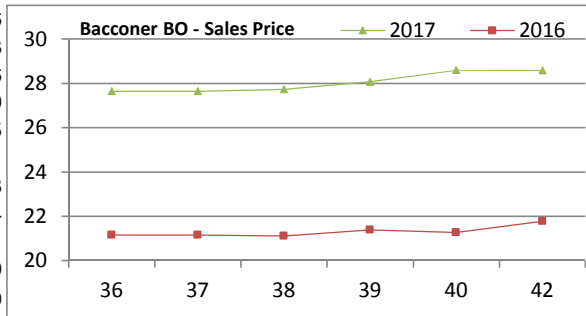

THIS INFORMATION IS PROTECTED AGAINST COPYING OR DISTRIBUTION WITHOUT PRIOR PERMISSION FROM THE RMAA BOARD.

FOR ENQUIRIES, PLEASE CONTACT RMAA AT TEL (012) 349 1237/8 or priceinformation@rmaa.co.za

Disclaimer: In no event shall the RMAA be liable for any direct, special, indirect or consequential damages, or any other damages of any kind, including but not limited to loss of use, loss of profits, or loss of data, whether in an action in contract, tort (including but not limited to negligence), or otherwise, arising out of or in any way connected with the use of this information. While the RMAA takes great care in compiling the contents of this page, it is nevertheless only meant to provide non-binding general information and cannot replace detailed individual advice to help the prospective buyer make his decision. The RMAA does not guarantee that the information on these pages is up-to-date, accurate and complete.