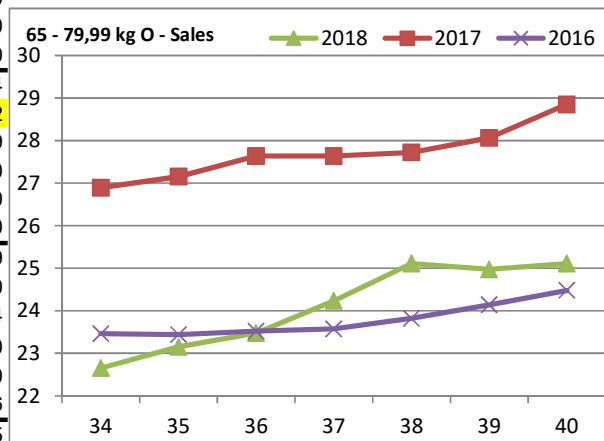

THIS INFORMATION IS PROTECTED AGAINST COPYING OR DISTRIBUTION WITHOUT PRIOR PERMISSION FROM THE RMAA BOARD.

FOR ENQUIRIES, PLEASE CONTACT RMAA AT TEL (012) 349 1237/8 or marketing@rmaa.co.za

Disclaimer: In no event shall the RMAA be liable for any direct, special, indirect or consequential damages, or any other damages of any kind, including but not limited to loss of use, loss of profits, or loss of data, whether in an action in contract, tort (including but not limited to negligence), or otherwise, arising out of or in any way connected with the use of this information. While the RMAA takes great care in compiling the contents of this page, it is nevertheless only meant to provide non-binding general information and cannot replace detailed individual advice to help the prospective buyer make his decision. The RMAA does not guarantee that the information on these pages is up-to-date, accurate and complete.