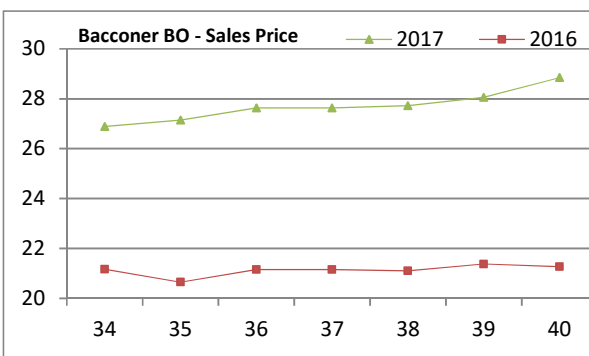

THIS INFORMATION IS PROTECTED AGAINST COPYING OR DISTRIBUTION WITHOUT PRIOR PERMISSION FROM THE RMAA BOARD.

FOR ENQUIRIES, PLEASE CONTACT RMAA AT TEL (012) 349 1237/8 or priceinformation@rmaa.co.za

Disclaimer: In no event shall the RMAA be liable for any direct, special, indirect or consequential damages, or any other damages of any kind, including but not limited to loss of use, loss of profits, or loss of data, whether in an action in contract, tort (including but not limited to negligence), or otherwise, arising out of or in any way connected with the use of this information. While the RMAA takes great care in compiling the contents of this page, it is nevertheless only meant to provide non-binding general information and cannot replace detailed individual advice to help the prospective buyer make his decision. The RMAA does not guarantee that the information on these pages is up-to-date, accurate and complete.