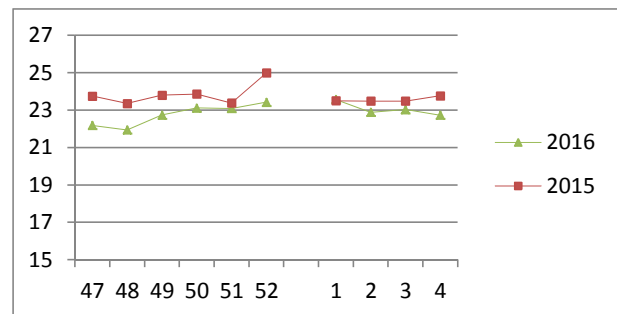

Baconer BO - Purchase Price

Hide	Feedlot	13.49
	Veldt	13.49
Dorper	ea	79.00
Merino	ea	85.37

11 367

THIS INFORMATION IS PROTECTED AGAINST COPYING OR DISTRIBUTION WITHOUT PRIOR PERMISSION FROM THE RMAA BOARD.

FOR ENQUIRIES, PLEASE CONTACT RMAA AT TEL (012) 349 1237/8 or priceinformation@maa.co.za

Disclaimer: In no event shall the RMAA be liable for any direct, special, indirect or consequential damages, or any other damages of any kind, including but not limited to loss of use, loss of profits, or loss of data, whether in an action in contract, tort (including but not limited to negligence), or otherwise, arising out of or in any way connected with the use of this information. While the RMAA takes great care in compiling the contents of this page, it is nevertheless only meant to provide non-binding general information and cannot replace detailed individual advice to help the prospective buyer make his decision. The RMAA does not guarantee that the information on these pages is up-to-date, accurate and complete.