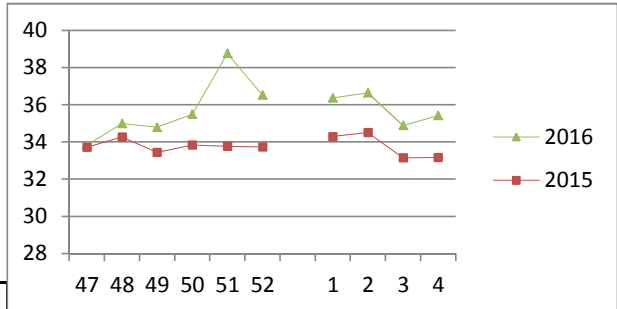

NATIONAL SOUTH AFRICAN PRICE INFORMATION FOR WEEK 4

Class Units Avg Mass Avg Purch Price Avg Selling Price Selling min Selling max From 2016/01/25 To 2016/01/31

CATTLE

Class	Units	Avg Mass	Avg Purch Price	Avg Selling Price	Selling min	Selling max
A2	12204	262.79	35.46	35.42	33.00	36.00
A3	1597	276.45	35.63	35.43	32.76	36.00
AB2	356	257.41	33.96	33.30	28.17	35.30
AB3	72	287.05	34.30	32.55	30.00	35.30
B2	221	241.12	30.29	30.59	26.93	34.90
B3	48	274.64	31.23	30.70	27.00	34.90
C2	1362	246.64	28.65	28.49	24.26	31.00
C3	256	288.49	29.32	29.12	26.01	32.80
16 116						

Average side price R34.82 per Kg

Beef A2 - Sales Price

LAMB/SHEEP

Class	Units	Avg Mass	Avg Purch Price	Avg Selling Price	Selling min	Selling max
A0	303	11.49	43.62	44.11	38.00	53.00
A1	1141	14.68	53.05	55.55	45.00	56.71
A2	10912	19.30	54.76	56.38	52.00	62.21
A3	2730	21.70	55.08	55.89	52.00	60.59
A4	337	21.84	46.29	48.63	45.50	60.59
A5	57	21.28	40.98	41.11	36.50	48.00
A6	88	19.69	41.10	40.89	35.00	48.30
AB2	270	19.12	45.90	51.47	44.30	56.00
AB3	49	23.31	47.34	49.53	44.30	56.25
B2	99	23.28	42.78	43.65	40.00	49.00
B3	25	26.28	42.09	43.71	41.01	51.95
C2	530	22.79	40.88	42.25	36.60	51.00
C3	108	25.23	40.57	42.08	39.49	44.99
16 649						