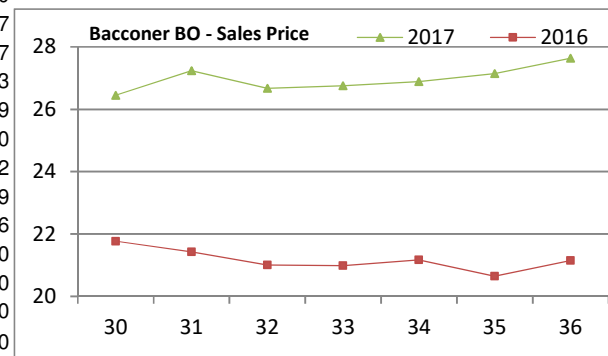

THIS INFORMATION IS PROTECTED AGAINST COPYING OR DISTRIBUTION WITHOUT PRIOR PERMISSION FROM THE RMAA BOARD.

FOR ENQUIRIES, PLEASE CONTACT RMAA AT TEL (012) 349 1237/8 or priceinformation@rmaa.co.za

Disclaimer: In no event shall the RMAA be liable for any direct, special, indirect or consequential damages, or any other damages of any kind, including but not limited to loss of use, loss of profits, or loss of data, whether in an action in contract, tort (including but not limited to negligence), or otherwise, arising out of or in any way connected with the use of this information. While the RMAA takes great care in compiling the contents of this page, it is nevertheless only meant to provide non-binding general information and cannot replace detailed individual advice to help the prospective buyer make his decision. The RMAA does not guarantee that the information on these pages is up-to-date, accurate and complete.