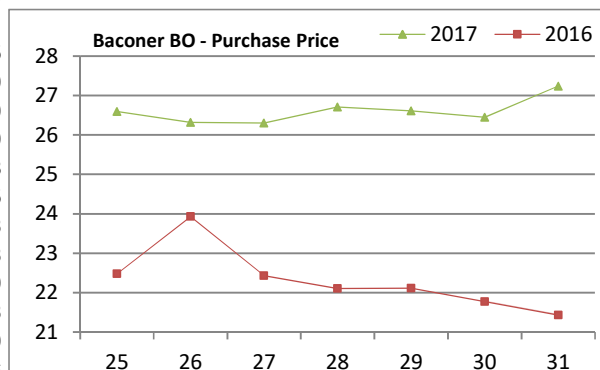

THIS INFORMATION IS PROTECTED AGAINST COPYING OR DISTRIBUTION WITHOUT PRIOR PERMISSION FROM THE RMAA BOARD.

FOR ENQUIRIES, PLEASE CONTACT RMAA AT TEL (012) 349 1237/8 or priceinformation@rmaa.co.za

Disclaimer: In no event shall the RMAA be liable for any direct, special, indirect or consequential damages, or any other damages of any kind, including but not limited to loss of use, loss of profits, or loss of data, whether in an action in contract, tort (including but not limited to negligence), or otherwise, arising out of or in any way connected with the use of this information. While the RMAA takes great care in compiling the contents of this page, it is nevertheless only meant to provide non-binding general information and cannot replace detailed individual advice to help the prospective buyer make his decision. The RMAA does not guarantee that the information on these pages is up-to-date, accurate and complete.