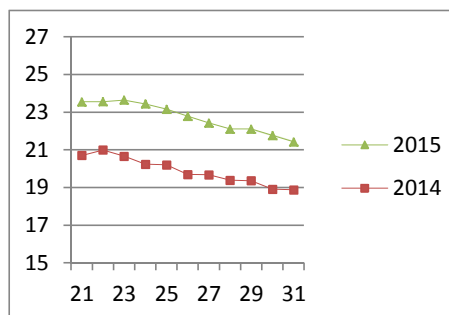

Baconer BO - Purchase Price

THIS INFORMATION IS PROTECTED AGAINST COPYING OR DISTRIBUTION WITHOUT PRIOR PERMISSION FROM THE RMAA BOARD.

FOR ENQUIRIES, PLEASE CONTACT RMAA AT TEL (012) 349 1237/8 or priceinformation@rmaa.co.za

Disclaimer: In no event shall the RMAA be liable for any direct, special, indirect or consequential damages, or any other damages of any kind, including but not limited to loss of use, loss of profits, or loss of data, whether in an action in contract, tort (including but not limited to negligence), or otherwise, arising out of or in any way connected with the use of this information. While the RMAA takes great care in compiling the contents of this page, it is nevertheless only meant to provide non-binding general information and cannot replace detailed individual advice to help the prospective buyer make his decision. The RMAA does not guarantee that the information on these pages is up-to-date, accurate and complete.