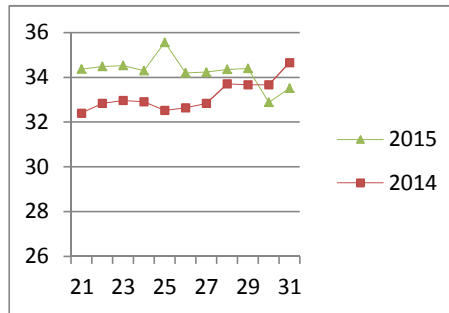

NATIONAL SOUTH AFRICAN PRICE INFORMATION FOR WEEK 31

Class Units Avg Mass Avg Purch Price Avg Selling Price Selling min Selling max From 2015/07/27 To 2015/08/02

CATTLE

Class	Units	Avg Mass	Avg Purch Price	Avg Selling Price	Selling min	Selling max
A2	8301	254.79	33.76	33.51	21.00	36.72
A3	1727	267.89	33.75	33.33	32.41	36.72
AB2	415	265.69	31.50	32.53	23.00	36.72
AB3	87	288.52	31.35	32.85	27.00	36.72
B2	360	251.83	29.99	30.12	25.50	36.72
B3	63	292.00	30.52	29.80	27.00	36.72
C2	668	247.51	28.10	27.19	26.50	30.78
C3	193	271.40	29.02	27.67	26.50	30.78
11 814						

Beef A2 - Sales Price

LAMB/SHEEP

A0	153	14.70	52.51	49.25	38.00	50.38
A1	830	16.68	54.81	55.04	47.66	59.24
A2	6988	19.17	45.25	55.65	52.32	65.88
A3	1660	20.97	44.95	55.78	52.07	65.88
A4	406	20.37	47.71	47.67	45.37	65.88
A5	75	20.22	41.72	45.15	39.88	65.88
A6	167	19.21	44.53	43.00	38.00	50.38
AB2	120	22.41	53.60	52.25	42.68	63.88
AB3	39	23.24	52.92	54.97	42.65	63.88
B2	131	23.83	42.92	43.69	40.00	63.88
B3	53	25.98	43.24	46.70	33.43	63.88
C2	552	13.65	43.82	44.56	36.39	47.96
C3	157	25.81	41.02	40.59	36.78	44.54
11 331