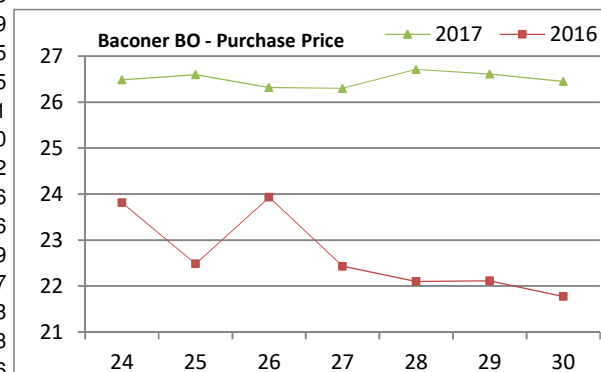

THIS INFORMATION IS PROTECTED AGAINST COPYING OR DISTRIBUTION WITHOUT PRIOR PERMISSION FROM THE RMAA BOARD.

FOR ENQUIRIES, PLEASE CONTACT RMAA AT TEL (012) 349 1237/8 or priceinformation@rmaa.co.za

Disclaimer: In no event shall the RMAA be liable for any direct, special, indirect or consequential damages, or any other damages of any kind, including but not limited to loss of use, loss of profits, or loss of data, whether in an action in contract, tort (including but not limited to negligence), or otherwise, arising out of or in any way connected with the use of this information. While the RMAA takes great care in compiling the contents of this page, it is nevertheless only meant to provide non-binding general information and cannot replace detailed individual advice to help the prospective buyer make his decision. The RMAA does not guarantee that the information on these pages is up-to-date, accurate and complete.