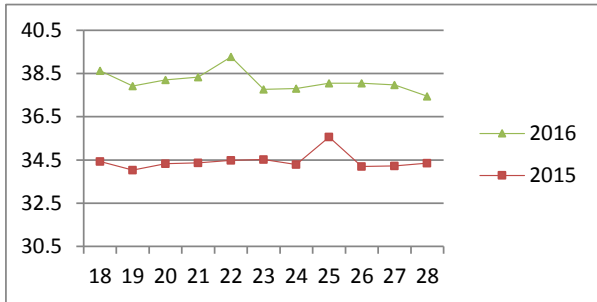

NATIONAL SOUTH AFRICAN PRICE INFORMATION FOR WEEK 28

From 2016/07/11 To 2016/07/17

Class	Units	Avg Mass	Avg Purch Price	Avg Selling Price	Selling min	Selling max
CATTLE						
A2	13797	264.11	37.61	37.45	32.04	39.16
A3	1503	284.88	37.81	37.20	35.65	39.48
AB2	614	266.76	35.80	36.33	30.96	38.50
AB3	106	289.38	35.40	35.80	31.00	37.61
B2	632	269.86	32.74	33.21	27.36	37.64
B3	120	295.04	31.95	33.30	29.50	37.64
C2	2187	251.62	30.18	30.47	26.50	32.50
C3	688	244.25	30.05	30.65	26.29	32.50
19 647						

Beef A2 - Sales Price

Class	Units	Avg Mass	Avg Purch Price	Avg Selling Price	Selling min	Selling max
LAMB/SHEEP						
A0	240	12.25	48.01	48.03	39.60	53.50
A1	838	16.33	60.04	59.58	47.00	61.00
A2	8479	22.05	57.41	60.33	54.00	64.01
A3	1320	24.66	57.08	60.11	55.00	63.00
A4	219	24.73	49.94	52.65	48.00	62.00
A5	41	25.45	43.54	47.42	41.30	57.42
A6	25	23.01	41.11	45.15	39.00	55.00
AB2	161	24.41	51.15	52.47	45.00	59.70
AB3	51	24.16	50.61	51.61	45.00	59.70
B2	283	24.81	45.25	45.40	43.00	50.40
B3	45	26.54	45.17	44.01	41.50	45.93
C2	410	25.58	45.73	45.61	42.00	48.00
C3	220	28.18	45.63	45.04	43.00	48.00
12 332						