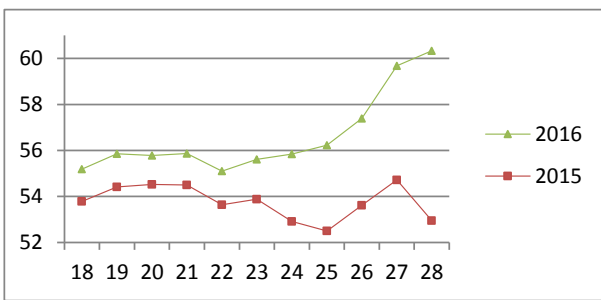

Lamb A2 - Sales Price

Class	Units	Avg Mass	Avg Purch Price	Purch Min	Purch Max
PIGS					
BP	5036	73.21	23.28	19.65	26.50
BO	2321	76.10	22.96	20.68	25.00
BR	188	77.13	22.96	15.00	23.95
BC	14	73.76	20.51	18.00	22.00
BU	10	70.23	20.88	19.60	23.50
PP	979	48.84	24.46	22.20	26.00
PO	80	47.38	24.00	18.74	26.00
PR	12	43.74	22.72	21.50	26.00
PC	3	45.00	22.56	21.50	24.00
SAB	98	106.71	14.90	6.00	18.62
HP	3399	85.30	23.71	22.00	25.00
HO	4607	87.10	23.94	22.00	24.69
HR	1074	89.07	23.35	11.80	23.92
HC	85	88.37	21.14	18.00	23.50
HU	7	91.98	18.67	18.67	18.67
HS	2	101.55	12.26	9.40	15.10
CP	919	60.69	23.87	22.10	26.50
CO	92	61.39	24.01	22.87	26.00
CR	11	62.45	22.50	20.50	24.02
SAS	371	136.42	15.89	11.87	18.62
19 308