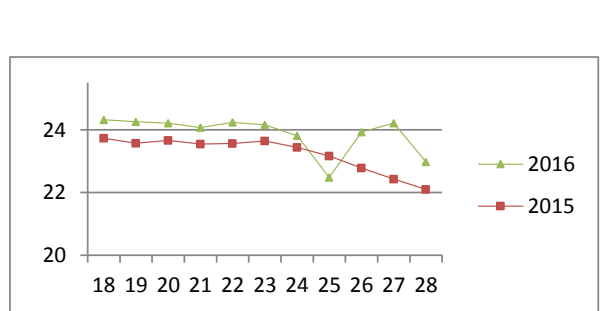

Baconer BO - Purchase Price

Hide	Feedlot	15.47
	Veldt	15.44
Dorper	ea	46.82
Merino	ea	89.06

THIS INFORMATION IS PROTECTED AGAINST COPYING OR DISTRIBUTION WITHOUT PRIOR PERMISSION FROM THE RMAA BOARD.

FOR ENQUIRIES, PLEASE CONTACT RMAA AT TEL (012) 349 1237/8 or priceinformation@rmaa.co.za

Disclaimer: In no event shall the RMAA be liable for any direct, special, indirect or consequential damages, or any other damages of any kind, including but not limited to loss of use, loss of profits, or loss of data, whether in an action in contract, tort (including but not limited to negligence), or otherwise, arising out of or in any way connected with the use of this information. While the RMAA takes great care in compiling the contents of this page, it is nevertheless only meant to provide non-binding general information and cannot replace detailed individual advice to help the prospective buyer make his decision. The RMAA does not guarantee that the information on these pages is up-to-date, accurate and complete.