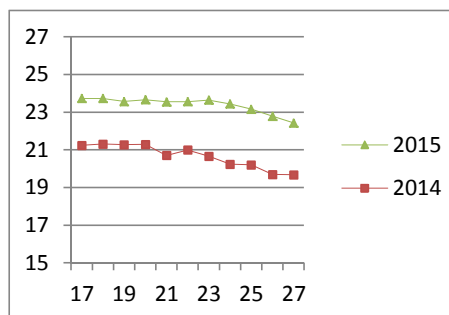

Baconer BO - Purchase Price

THIS INFORMATION IS PROTECTED AGAINST COPYING OR DISTRIBUTION WITHOUT PRIOR PERMISSION FROM THE RMAA BOARD.

FOR ENQUIRIES, PLEASE CONTACT RMAA AT TEL (012) 349 1237/8 or priceinformation@maa.co.za

Disclaimer: In no event shall the RMAA be liable for any direct, special, indirect or consequential damages, or any other damages of any kind, including but not limited to loss of use, loss of profits, or loss of data, whether in an action in contract, tort (including but not limited to negligence), or otherwise, arising out of or in any way connected with the use of this information. While the RMAA takes great care in compiling the contents of this page, it is nevertheless only meant to provide non-binding general information and cannot replace detailed individual advice to help the prospective buyer make his decision. The RMAA does not guarantee that the information on these pages is up-to-date, accurate and complete.