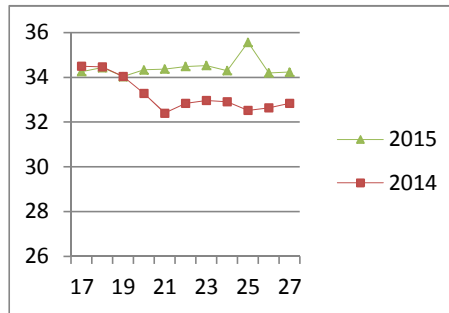

NATIONAL SOUTH AFRICAN PRICE INFORMATION FOR WEEK 27

Class Units Avg Mass Avg Purch Price Avg Selling Price Selling min Selling max From 2015/06/29 To 2015/07/05

CATTLE

Class	Units	Avg Mass	Avg Purch Price	Avg Selling Price	Selling min	Selling max
A2	5167	249.19	33.78	34.23	31.93	37.40
A3	737	269.32	33.82	33.91	32.00	37.40
AB2	280	244.23	31.60	31.92	25.73	37.40
AB3	44	269.83	31.58	33.37	26.50	37.40
B2	241	249.36	28.87	29.68	25.04	37.40
B3	45	284.02	29.38	29.62	25.93	37.40
C2	627	250.37	26.81	26.73	25.87	31.35
C3	186	298.28	27.46	26.93	24.71	31.35
	7 327					

Beef A2 - Sales Price

LAMB/SHEEP

A0	205	12.79	45.14	45.22	38.00	47.00
A1	486	15.25	55.99	53.29	48.00	55.09
A2	5951	19.24	56.12	54.72	50.27	61.60
A3	1086	22.39	55.60	54.45	50.69	61.60
A4	113	22.80	50.71	50.93	45.00	61.60
A5	15	23.64	40.75	56.43	45.00	61.60
A6	76	22.67	43.16	44.90	38.00	46.23
AB2	138	47.56	37.62	37.48	28.00	59.60
AB3	96	22.78	42.51	44.43	38.00	59.60
B2	233	23.08	38.57	41.30	38.00	44.00
B3	31	26.33	38.64	41.28	40.00	59.60
C2	640	23.72	38.07	38.49	33.00	40.59
C3	222	26.69	37.60	38.11	33.00	42.50
	9 292