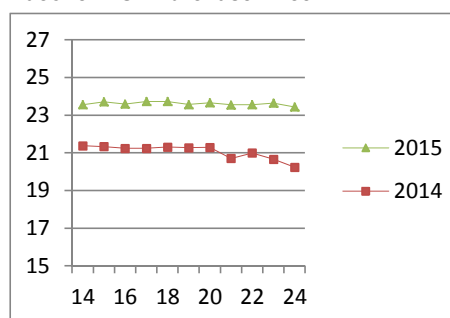

Baconer BO - Purchase Price

THIS INFORMATION IS PROTECTED AGAINST COPYING OR DISTRIBUTION WITHOUT PRIOR PERMISSION FROM THE RMAA BOARD.

FOR ENQUIRIES, PLEASE CONTACT RMAA AT TEL (012) 349 1237/8 or priceinformation@rmaa.co.za

Disclaimer: In no event shall the RMAA be liable for any direct, special, indirect or consequential damages, or any other damages of any kind, including but not limited to loss of use, loss of profits, or loss of data, whether in an action in contract, tort (including but not limited to negligence), or otherwise, arising out of or in any way connected with the use of this information. While the RMAA takes great care in compiling the contents of this page, it is nevertheless only meant to provide non-binding general information and cannot replace detailed individual advice to help the prospective buyer make his decision. The RMAA does not guarantee that the information on these pages is up-to-date, accurate and complete.