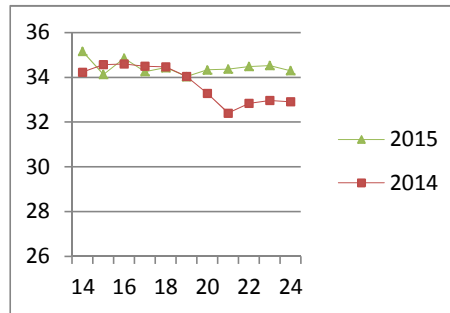

NATIONAL SOUTH AFRICAN PRICE INFORMATION FOR WEEK 24

Class Units Avg Mass Avg Purch Price Avg Selling Price Selling min Selling max From 2015/06/08 To 2015/06/14

CATTLE

Class	Units	Avg Mass	Avg Purch Price	Avg Selling Price	Selling min	Selling max
A2	3257	260.61	34.08	34.29	31.93	37.30
A3	960	255.02	34.25	34.49	32.00	37.40
AB2	119	254.41	30.45	32.05	25.73	37.40
AB3	28	267.51	31.78	33.25	26.50	37.40
B2	113	247.65	26.42	27.63	25.04	37.40
B3	13	271.90	28.91	29.40	25.93	37.40
C2	442	259.23	27.14	26.89	26.45	31.35
C3	103	295.39	27.21	27.02	24.71	31.35
	5 035					

Beef A2 - Sales Price

LAMB/SHEEP

A0	94	11.44	46.12	45.20	35.00	46.31
A1	308	15.28	53.77	52.07	49.43	53.62
A2	4659	19.23	53.66	52.92	50.27	61.60
A3	510	22.65	54.20	54.22	50.69	61.60
A4	73	22.51	46.05	55.47	45.00	61.60
A5	14	23.88	40.64	54.05	45.00	61.60
A6	29	20.65	30.53	44.90	35.00	46.31
AB2	195	20.25	44.66	44.85	42.00	59.60
AB3	3	27.03	47.65	47.09	44.00	51.00
B2	141	25.09	39.47	38.60	27.97	59.60
B3	27	28.42	41.09	41.59	38.76	44.16
C2	606	23.43	38.09	37.42	33.50	40.19
C3	224	25.83	39.20	38.34	34.95	41.22
	6 883