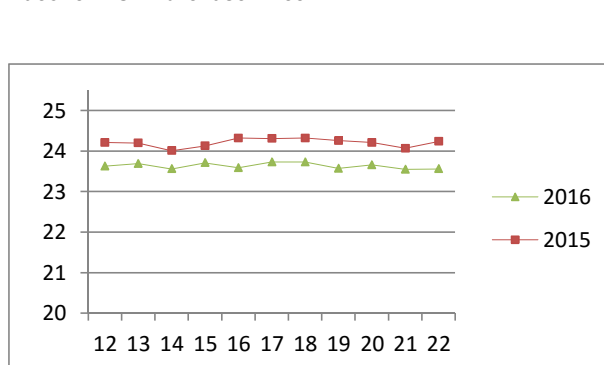

Baconer BO - Purchase Price

Hide	Feedlot	15.27
	Veldt	15.33
Dorper	ea	58.00
Merino	ea	87.27

THIS INFORMATION IS PROTECTED AGAINST COPYING OR DISTRIBUTION WITHOUT PRIOR PERMISSION FROM THE RMAA BOARD.

FOR ENQUIRIES, PLEASE CONTACT RMAA AT TEL (012) 349 1237/8 or priceinformation@rmaa.co.za

Disclaimer: In no event shall the RMAA be liable for any direct, special, indirect or consequential damages, or any other damages of any kind, including but not limited to loss of use, loss of profits, or loss of data, whether in an action in contract, tort (including but not limited to negligence), or otherwise, arising out of or in any way connected with the use of this information. While the RMAA takes great care in compiling the contents of this page, it is nevertheless only meant to provide non-binding general information and cannot replace detailed individual advice to help the prospective buyer make his decision. The RMAA does not guarantee that the information on these pages is up-to-date, accurate and complete.