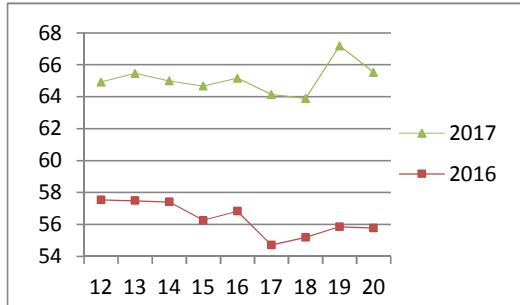

Lamb A2 - Sales Price

PIGS

Class	Units	Avg Mass	Avg Purch Price	Purch Min	Purch Max
PP	1843	53.96	26.01	25.48	27.62
PO	94	53.03	26.57	25.50	30.50
PR	23	52.74	25.58	25.00	28.50
PC	43	28.45	17.43	15.42	22.81
PS	7	155.21	17.76	14.50	26.00
CP	362	61.08	26.68	25.76	27.80
CO	78	61.23	26.60	25.87	27.55
CR	2	61.43	25.23	25.00	25.44
BP	4265	73.67	26.09	23.74	27.45
BO	1898	76.47	26.80	25.43	28.50
BR	212	77.90	26.39	23.76	28.50
BC	8	78.52	21.09	22.18	24.70
BU	1	72.17	19.88	19.88	19.88
BS	3	88.00	21.73	21.00	22.00
HP	2228	86.70	25.98	25.79	26.32
HO	2792	88.90	25.93	25.66	26.23
HR	494	89.86	24.85	24.19	25.29
HC	57	87.76	22.44	20.24	28.50
HU	10	90.15	21.36	19.06	28.50
HS	10	91.47	18.76	14.50	22.00
SAU	466	142.41	18.58	14.03	24.56
SAB	158.00	106.58	23.66	22.01	24.54
	15,054				

Hide	Feedlot	15.49
	Veldt	15.49
Dorper	ea	40.50
Merino	ea	87.95