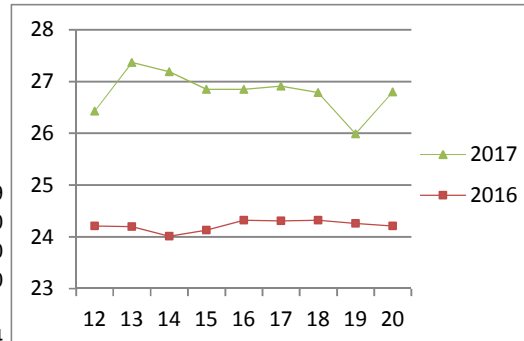

Lamb A2 - Sales Price

PIGS

Class	Units	Avg Mass	Avg Purch Price	Purch Min	Purch Max
PP	1843	53.96	26.01	25.48	27.62
PO	94	53.03	26.57	25.50	30.50
PR	23	52.74	25.58	25.00	28.50
PC	43	28.45	17.43	15.42	22.81
PS	7	155.21	17.76	14.50	26.00
CP	362	61.08	26.68	25.76	27.80
CO	78	61.23	26.60	25.87	27.55
CR	2	61.43	25.23	25.00	25.44
BP	4265	73.67	26.09	23.74	27.45
BO	1898	76.47	26.80	25.43	28.50
BR	212	77.90	26.39	23.76	28.50
BC	8	78.52	21.09	22.18	24.70
BU	1	72.17	19.88	19.88	19.88
BS	3	88.00	21.73	21.00	22.00
HP	2228	86.70	25.98	25.79	26.32
HO	2792	88.90	25.93	25.66	26.23
HR	494	89.86	24.85	24.19	25.29
HC	57	87.76	22.44	20.24	28.50
HU	10	90.15	21.36	19.06	28.50
HS	10	91.47	18.76	14.50	22.00
SAU	466	142.41	18.58	14.03	24.56
SAB	158.00	106.58	23.66	22.01	24.54
	15,054				

Hide	Feedlot	15.49
	Veldt	15.49
Dorper	ea	40.50
Merino	ea	87.95

Baconer BO - Purchase Price

THIS INFORMATION IS PROTECTED AGAINST COPYING OR DISTRIBUTION WITHOUT PRIOR PERMISSION FROM THE RMAA BOARD.

FOR ENQUIRIES, PLEASE CONTACT RMAA AT TEL (012) 349 1237/8 or priceinformation@rmaa.co.za