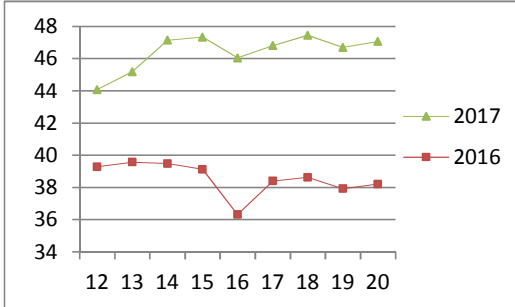

NATIONAL SOUTH AFRICAN PRICE INFORMATION FOR WEEK Week 20

Class Units Avg Mass Avg Purch Price Avg Selling Price Selling min Selling max From 2017/05/15 To 2017/05/21

CATTLE

Class	Units	Avg Mass	Avg Purch Price	Avg Selling Price	Selling min	Selling max
A2	3714	260.26	47.33	47.07	44.74	48.60
A3	596	276.99	47.25	47.33	45.27	49.40
AB2	326	241.50	44.66	44.67	40.87	46.57
AB3	69	272.37	44.81	45.27	41.73	48.19
B2	354	234.90	38.96	40.34	38.77	42.29
B3	72	255.62	38.67	40.06	37.46	39.65
C2	1735	245.78	37.92	38.18	36.91	39.83
C3	616	272.66	38.81	38.93	37.50	40.00
	7,482					

Beef A2 - Sales Price

LAMB/SHEEP

Class	Units	Avg Mass	Avg Purch Price	Avg Selling Price	Selling min	Selling max
A0	100	16.92	53.04	56.02	43.10	59.00
A1	757	18.23	63.56	64.80	59.27	66.64
A2	6748	20.95	65.53	65.53	64.65	67.87
A3	932	23.48	64.72	65.41	64.49	68.14
A4	215	23.12	55.37	59.19	57.01	64.50
A5	40	24.94	50.29	50.85	47.50	56.61
A6	70	22.22	41.43	49.78	48.73	52.46
AB2	71	23.18	55.71	57.05	50.44	59.05
AB3	10	25.68	55.40	55.79	53.79	58.00
B2	73	25.27	46.88	50.00	48.90	52.95
B3	34	28.77	45.47	48.95	47.65	50.00
C2	502	24.04	46.03	47.86	44.00	50.08
C3	247	26.99	45.56	47.62	44.00	50.12
	9,799					