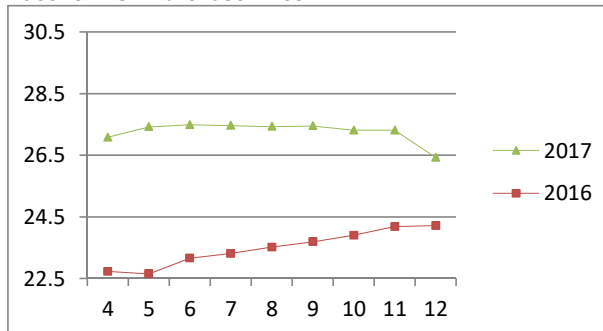

Baconer BO - Purchase Price

THIS INFORMATION IS PROTECTED AGAINST COPYING OR DISTRIBUTION WITHOUT PRIOR PERMISSION FROM THE RMAA BOARD.

FOR ENQUIRIES, PLEASE CONTACT RMAA AT TEL (012) 349 1237/8 or priceinformation@rmaa.co.za

Disclaimer: In no event shall the RMAA be liable for any direct, special, indirect or consequential damages, or any other damages of any kind, including but not limited to loss of use, loss of profits, or loss of data, whether in an action in contract, tort (including but not limited to negligence), or otherwise, arising out of or in any way connected with the use of this information. While the RMAA takes great care in compiling the contents of this page, it is nevertheless only meant to provide non-binding general information and cannot replace detailed individual advice to help the prospective buyer make his decision. The RMAA does not guarantee that the information on these pages is up-to-date, accurate and complete.