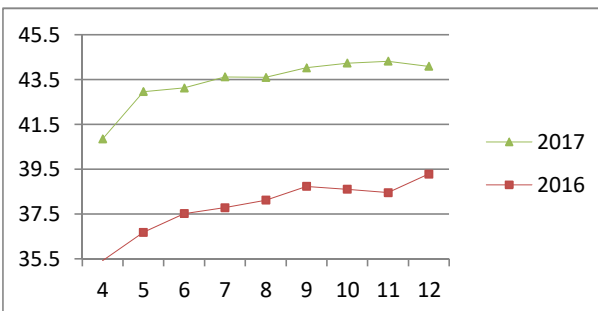

NATIONAL SOUTH AFRICAN PRICE INFORMATION FOR WEEK 12

From 2017/03/20 To 2017/03/26

Class	Units	Avg Mass	Avg Purch Price	Avg Selling Price	Selling min	Selling max
CATTLE						
A2	8429	255.38	42.96	44.08	32.21	47.50
A3	880	281.50	43.11	44.40	42.81	47.50
AB2	608	255.15	41.10	42.60	34.28	47.99
AB3	66	287.26	41.57	43.29	39.18	47.99
B2	367	228.13	37.40	38.18	34.00	47.50
B3	45	261.59	37.17	38.68	36.00	41.80
C2	1409	242.31	36.41	36.88	33.00	39.00
C3	435	269.14	36.66	37.81	33.00	39.00
	12,239					

Beef A2 - Sales Price

Class	Units	Avg Mass	Avg Purch Price	Avg Selling Price	Selling min	Selling max
LAMB/SHEEP						
A0	121	14.42	51.01	52.45	38.89	57.75
A1	760	16.41	61.63	62.38	54.00	66.00
A2	9004	19.73	64.62	64.92	60.00	72.69
A3	1388	20.88	64.45	63.23	57.70	72.99
A4	254	21.13	55.37	57.85	53.00	68.00
A5	63	21.73	51.59	52.60	47.89	66.00
A6	55	21.68	47.73	49.68	48.29	66.00
AB2	113	19.28	52.44	54.69	53.00	66.83
AB3	11	18.77	52.49	55.36	54.07	59.38
B2	86	21.36	47.53	49.70	38.00	54.00
B3	25	25.66	47.23	48.43	38.00	51.09
C2	835	23.66	46.18	47.15	43.00	54.00
C3	227	25.79	46.08	46.34	40.00	51.00
	12,942					